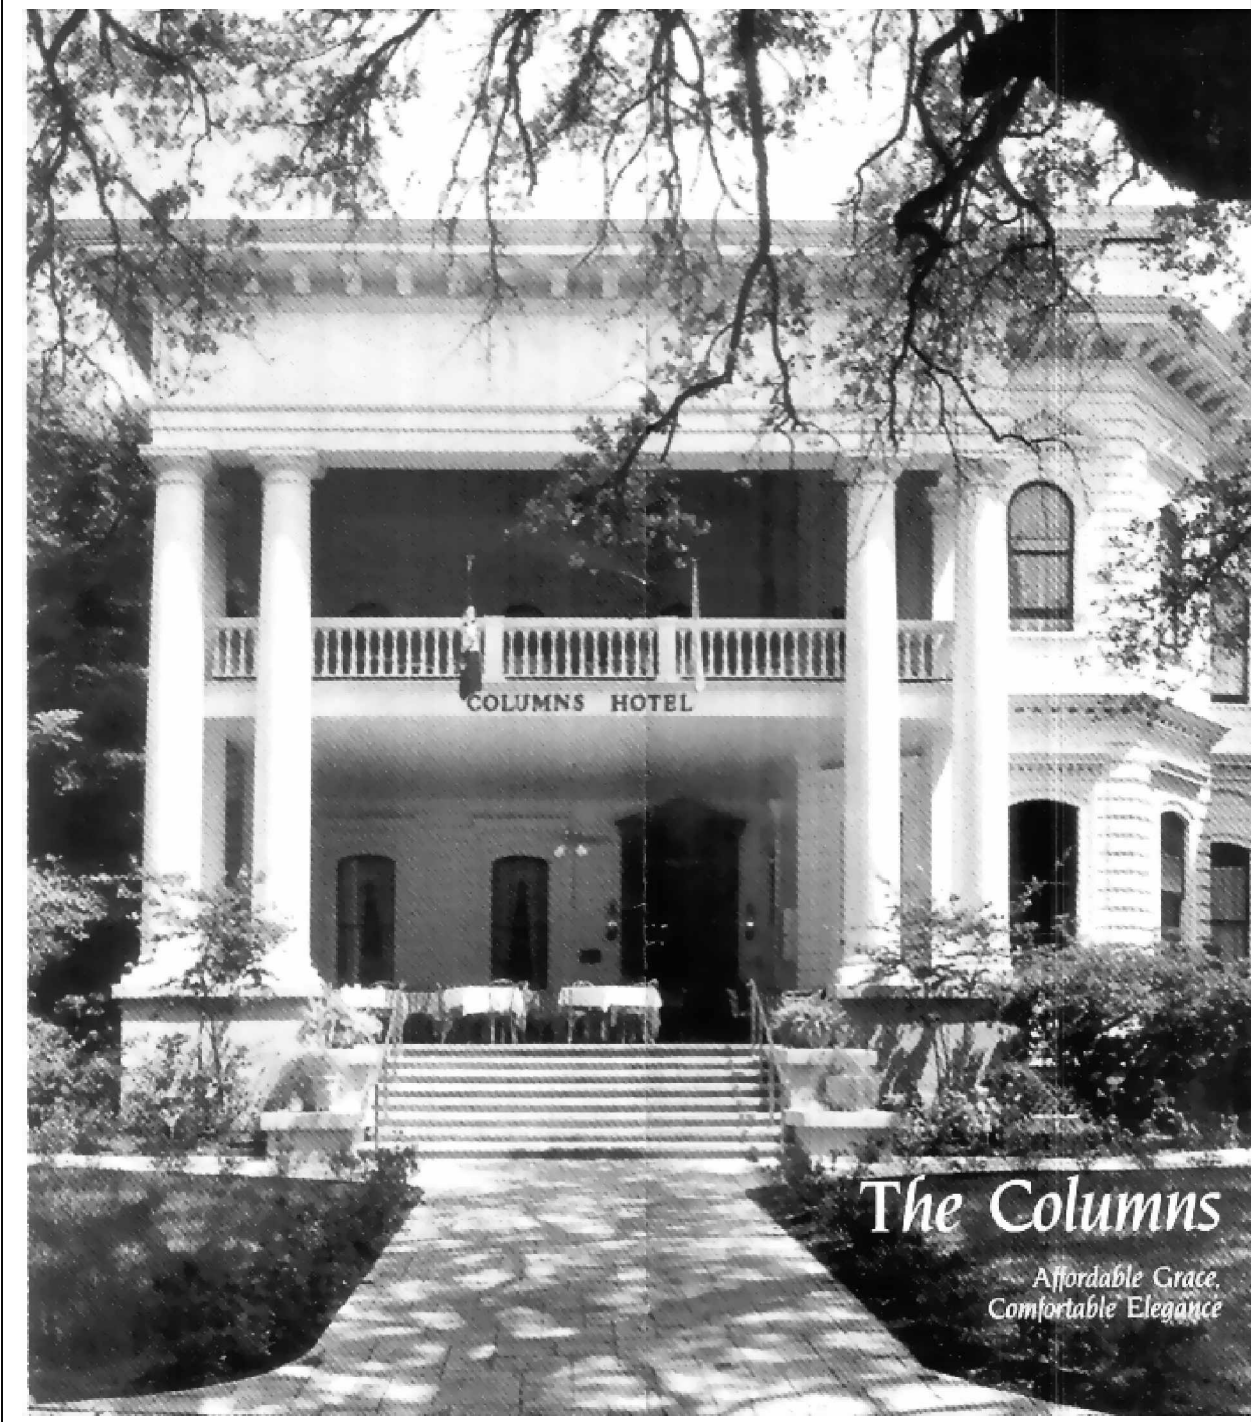

*RiOMar Reception at The Columns 7:00 PM Monday
15 Nov. 04*

The Columns
*Affordable Grace,
Comfortable Elegance*

Directions from the Hampton Inn Garden District at St. Charles (3636 St. Charles Ave) to the Reception at The Columns (3811 St. Charles Ave.)

When you walk out of the hotel, you are facing St. Charles Ave. and the Streetcar line. Cross St. Charles and turn to your left. Walk approximately 3 blocks and The Columns will be on your right. Enter the front door of The Columns and the reception will be in the room immediately on your left.